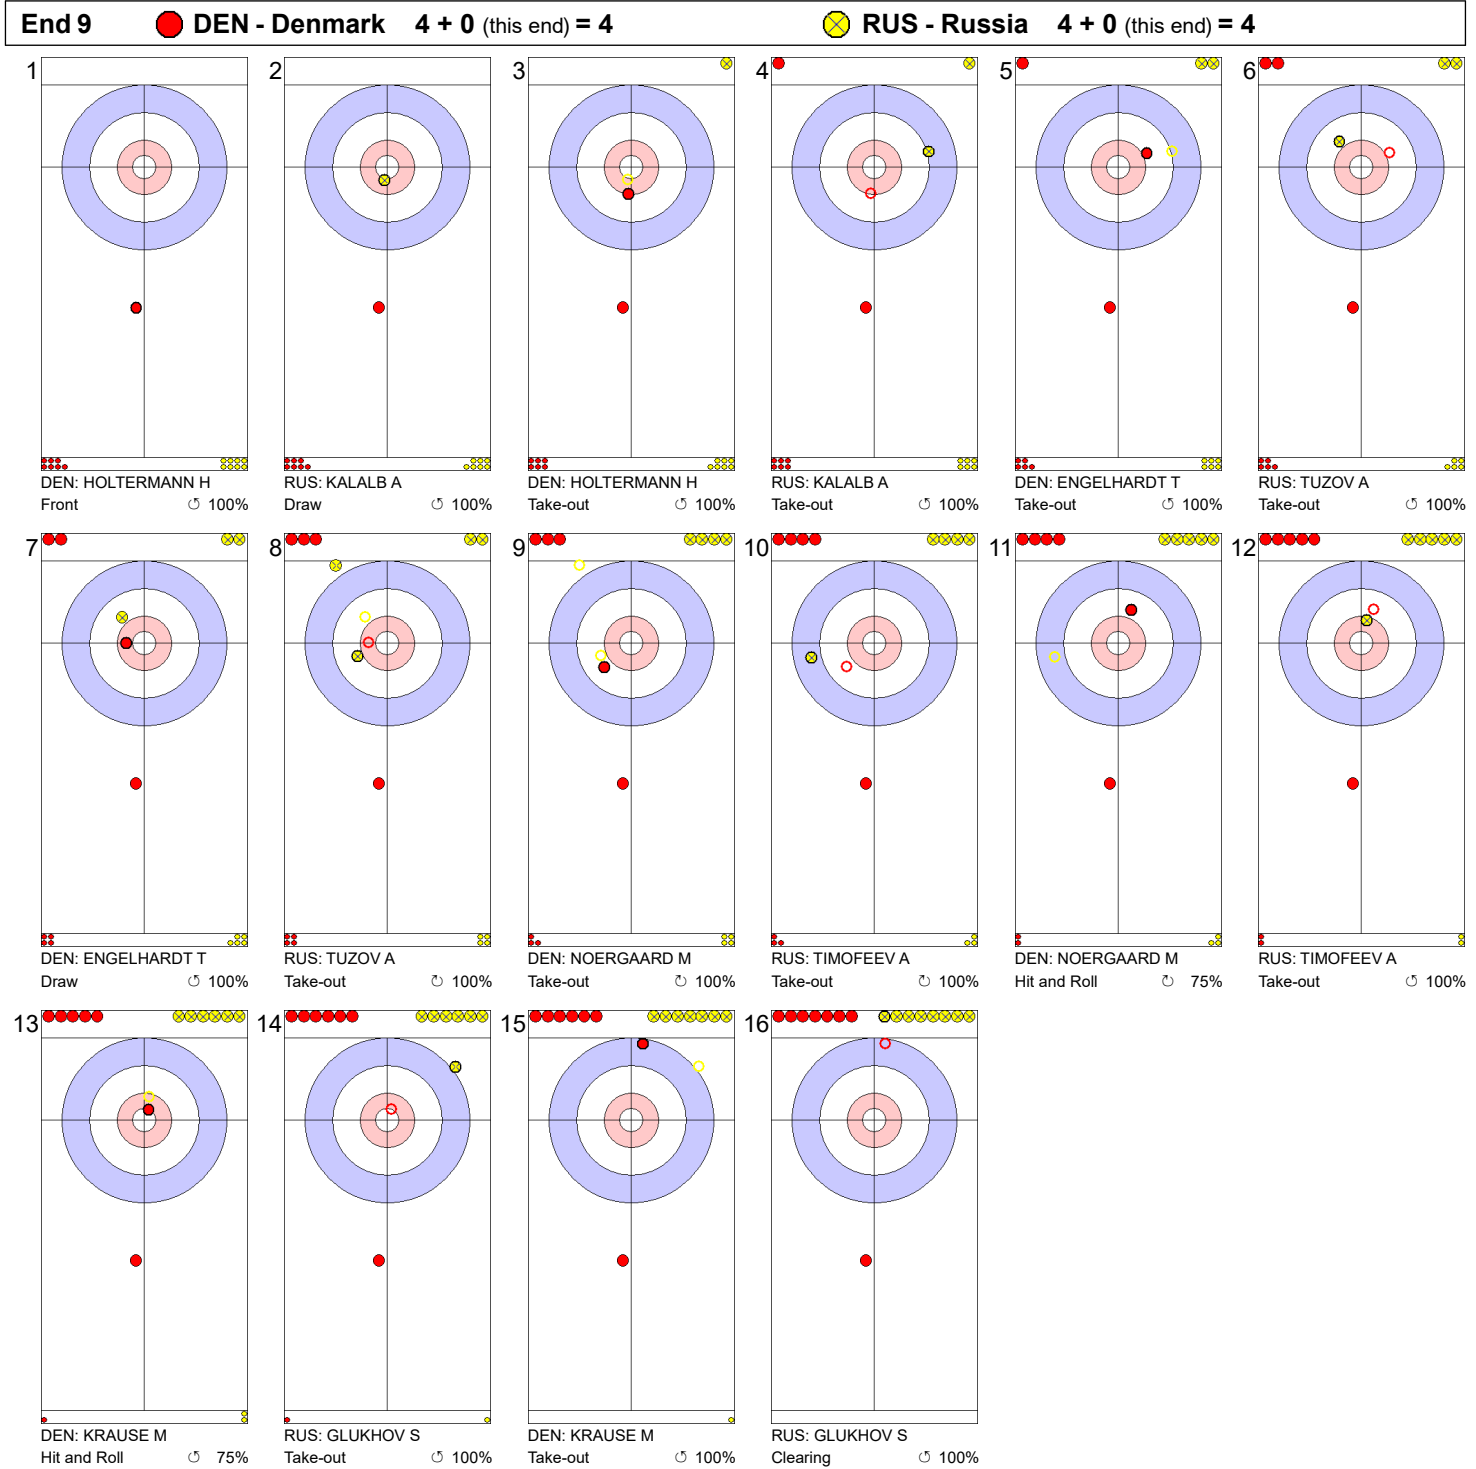

**Game - Shot by Shot**

**Legend:**  
 Clockwise      Counter-clockwise      - Not considered

**Game - Shot by Shot**

**Legend:**  
 Clockwise      Counter-clockwise      - Not considered

**Game - Shot by Shot**

**Legend:**  
 Clockwise     
 Counter-clockwise     
 - Not considered

**Game - Shot by Shot**

**Legend:**  
 ↻ Clockwise      ↺ Counter-clockwise      - Not considered

**Game - Shot by Shot**

**Legend:**  
 ⌚ Clockwise      ⌚ Counter-clockwise      - Not considered

**Game - Shot by Shot**

**Legend:**  
 ↻ Clockwise      ↻ Counter-clockwise      - Not considered