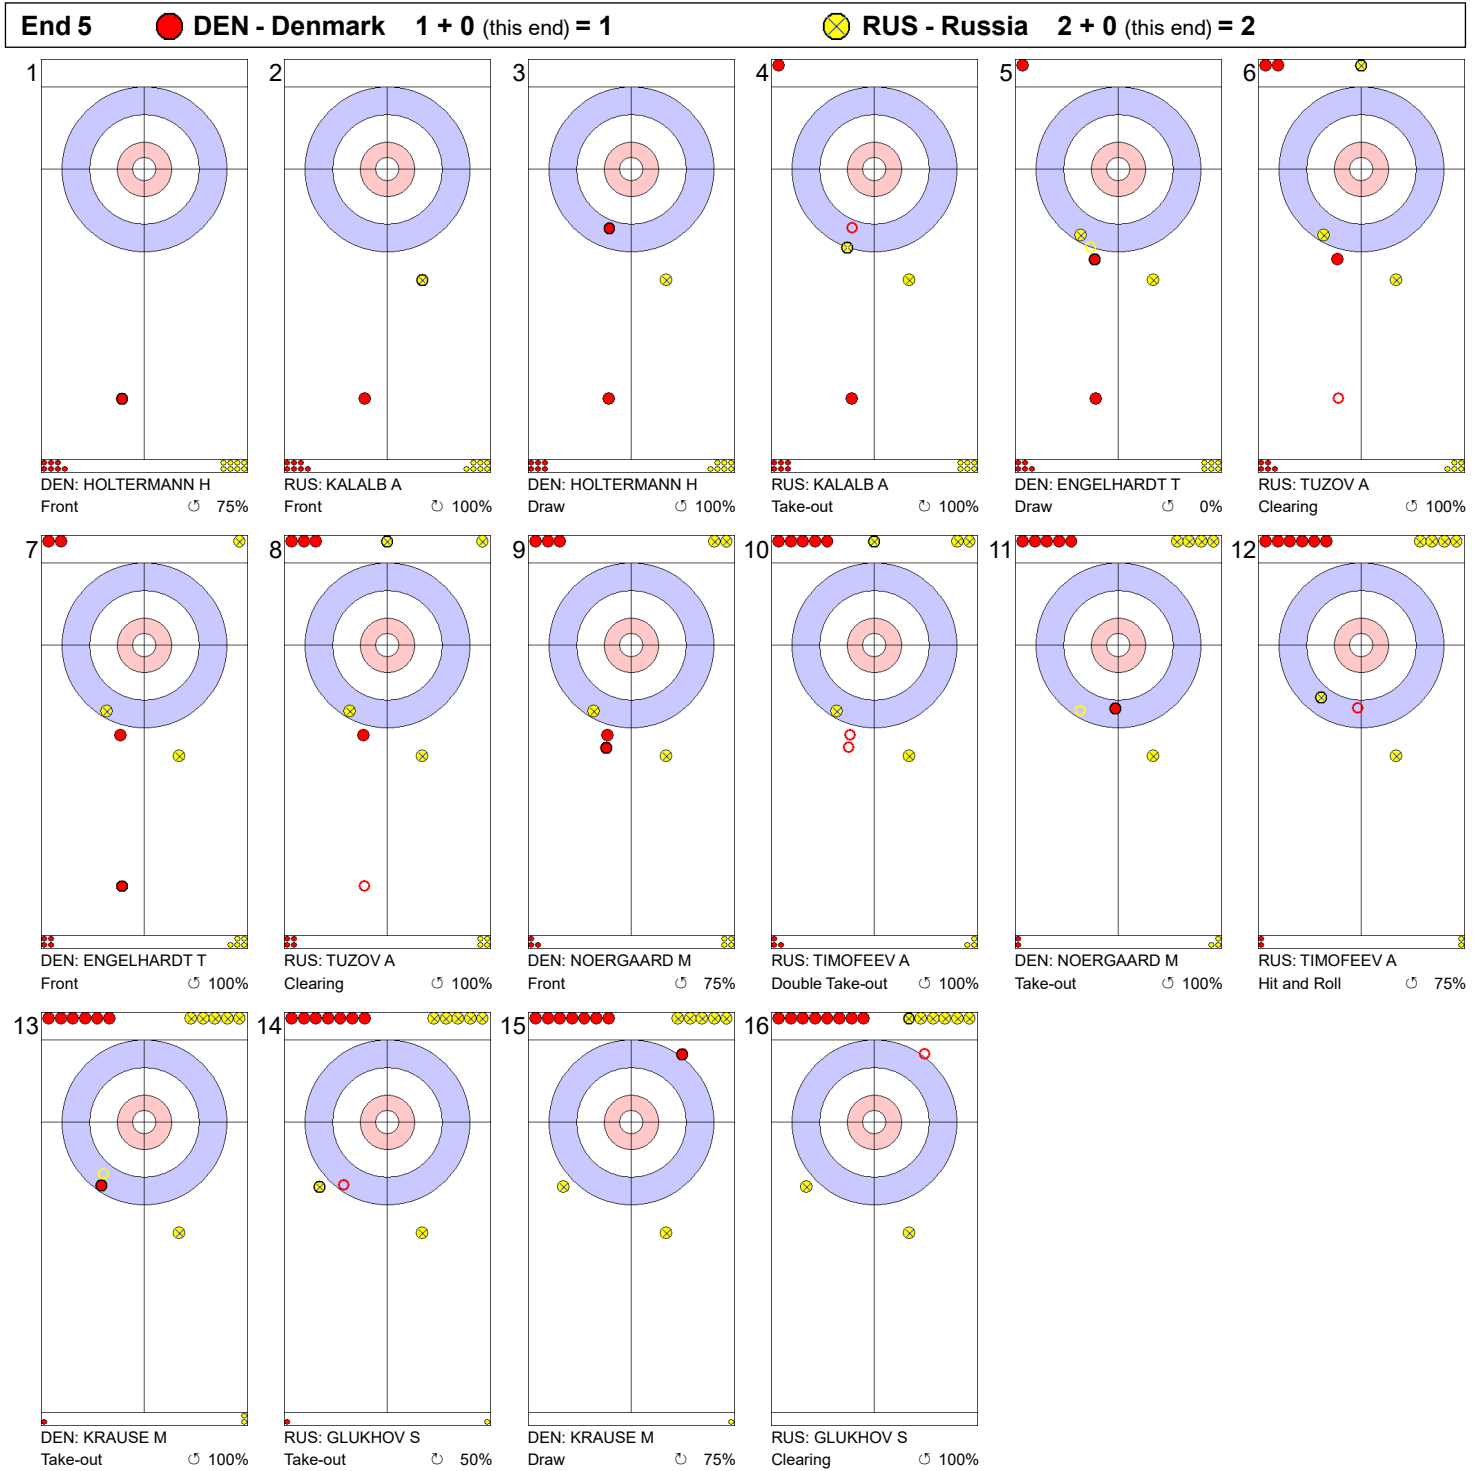

**Game - Shot by Shot**

**Legend:**  
 Clockwise      Counter-clockwise      - Not considered

**Game - Shot by Shot**

**Legend:**  
 Clockwise      Counter-clockwise      - Not considered

**Game - Shot by Shot**

**Legend:**  
 Clockwise     
 Counter-clockwise     
 - Not considered

**Game - Shot by Shot**

**Legend:**  
 ↻ Clockwise      ↺ Counter-clockwise      - Not considered

**Game - Shot by Shot**

**Legend:**  
 ⌚ Clockwise      ⌚ Counter-clockwise      - Not considered

**Game - Shot by Shot**

**Legend:**  
 ↻ Clockwise      ↻ Counter-clockwise      - Not considered