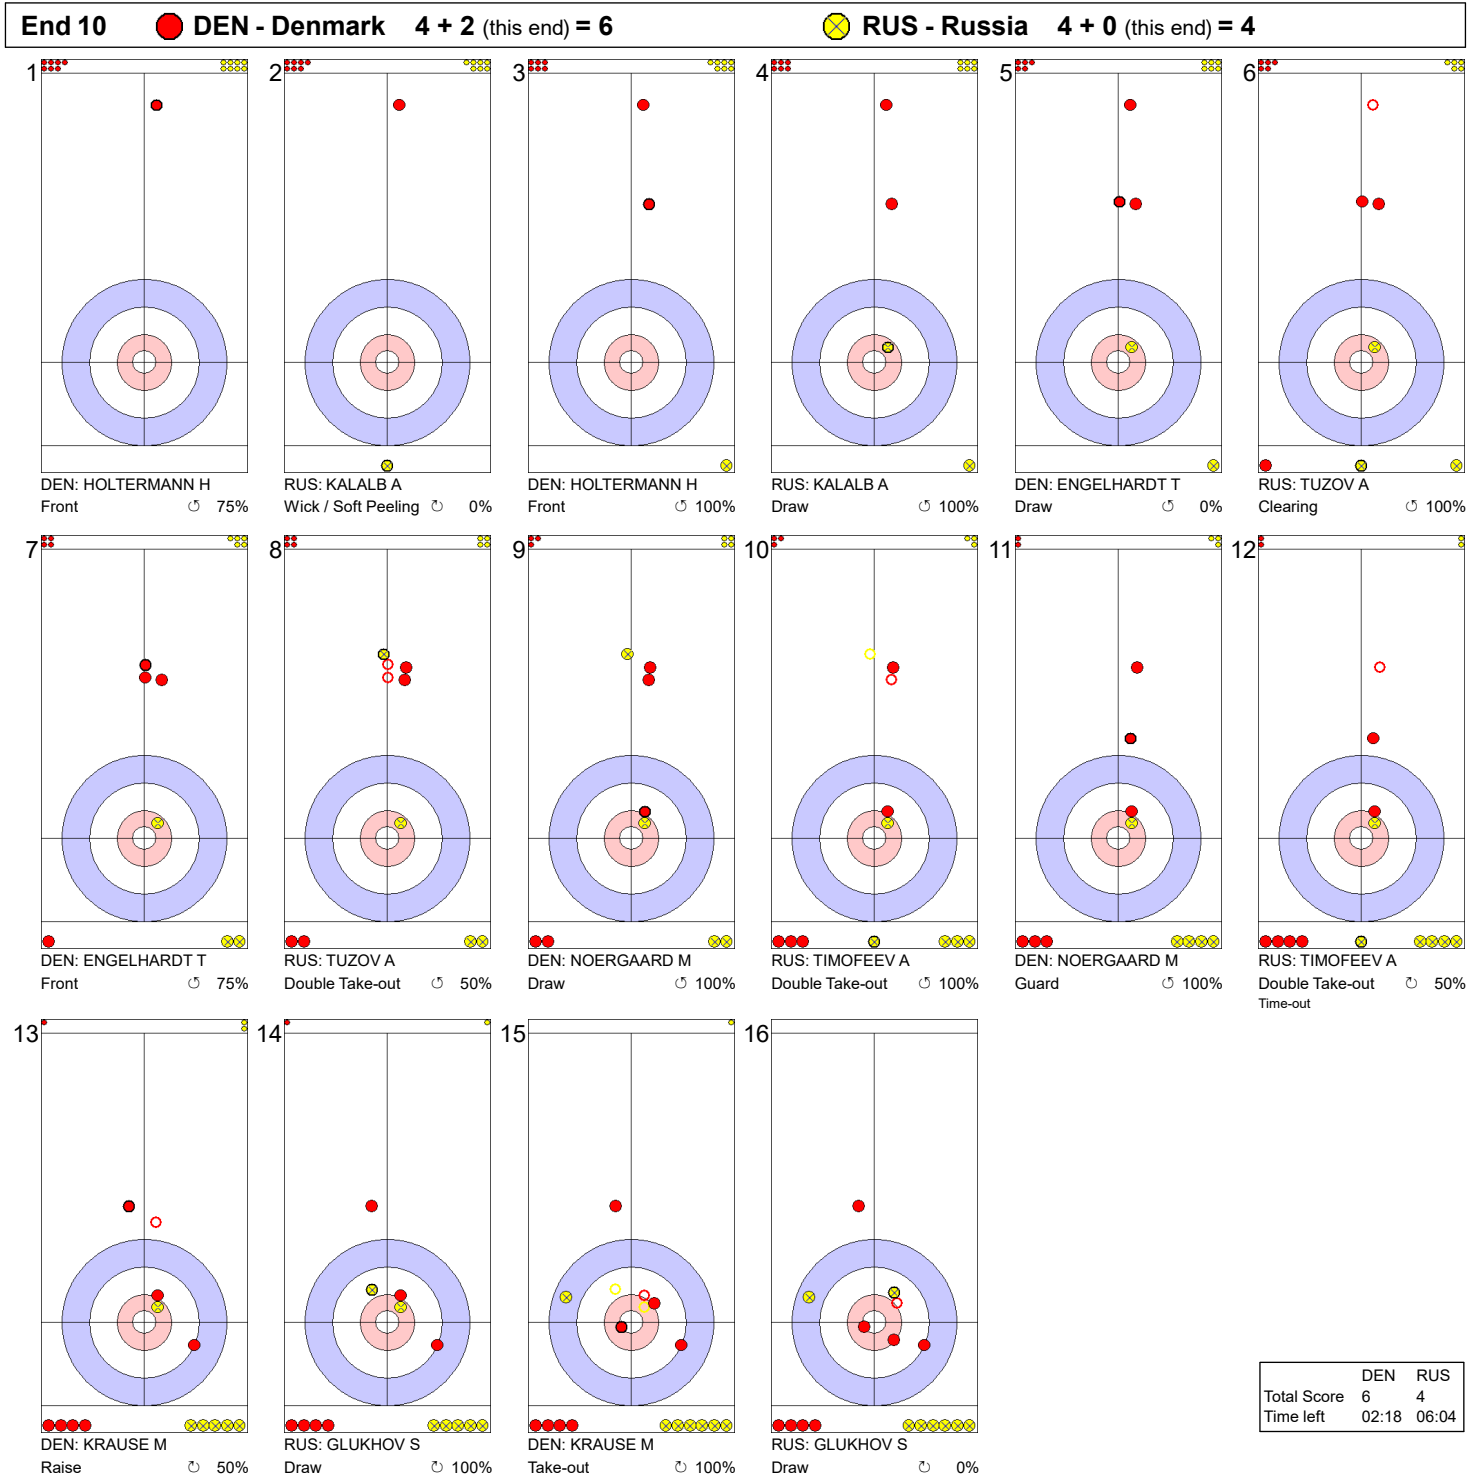

**Game - Shot by Shot**

**Legend:**  
 Clockwise      Counter-clockwise      - Not considered

**Game - Shot by Shot**

**Legend:**  
 Clockwise      Counter-clockwise      - Not considered

**Game - Shot by Shot**

**Legend:**  
 Clockwise     
 Counter-clockwise     
 - Not considered

**Game - Shot by Shot**

**Legend:**  
 ↻ Clockwise      ↺ Counter-clockwise      - Not considered

**Game - Shot by Shot**

**Legend:**  
 ⌚ Clockwise      ⌚ Counter-clockwise      - Not considered

**Game - Shot by Shot**

**Legend:**  
 ↻ Clockwise      ↻ Counter-clockwise      - Not considered